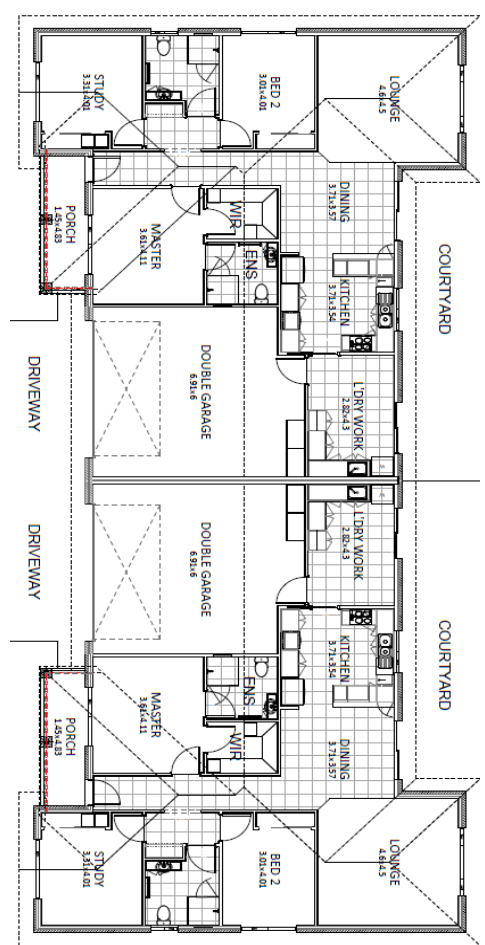

Sale Comments:

Get in early! Add your personal touches to these soon-to-be-built homes

The Ambassador has proven to be our most popular design.

If your next home is to be your last big move. If downsizing is not for you. And you want the very best. Then register your interest now with Ken. Involve yourself in the design process. And you will be on an exciting journey to living the ultimate lifestyle at Riverside Estate.