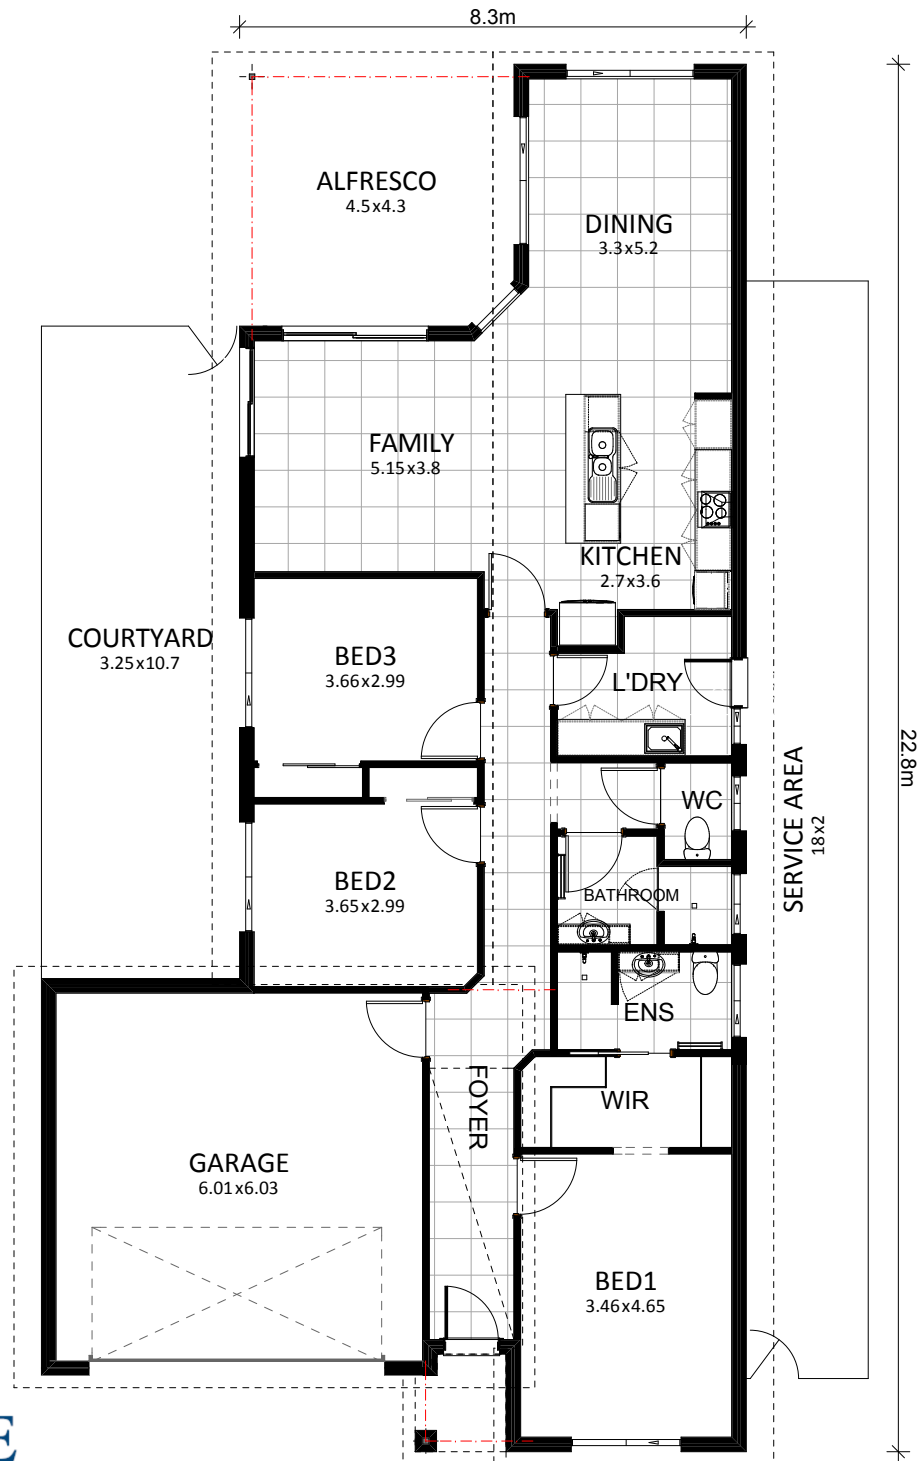

The Parklands Villa

RIVERSIDE
Estate

The Riverland's most exciting lifestyle village for over 55s

Murray Dyer Ave, Renmark • Freecall **1800 031 588** • www.riversidelife.com.au