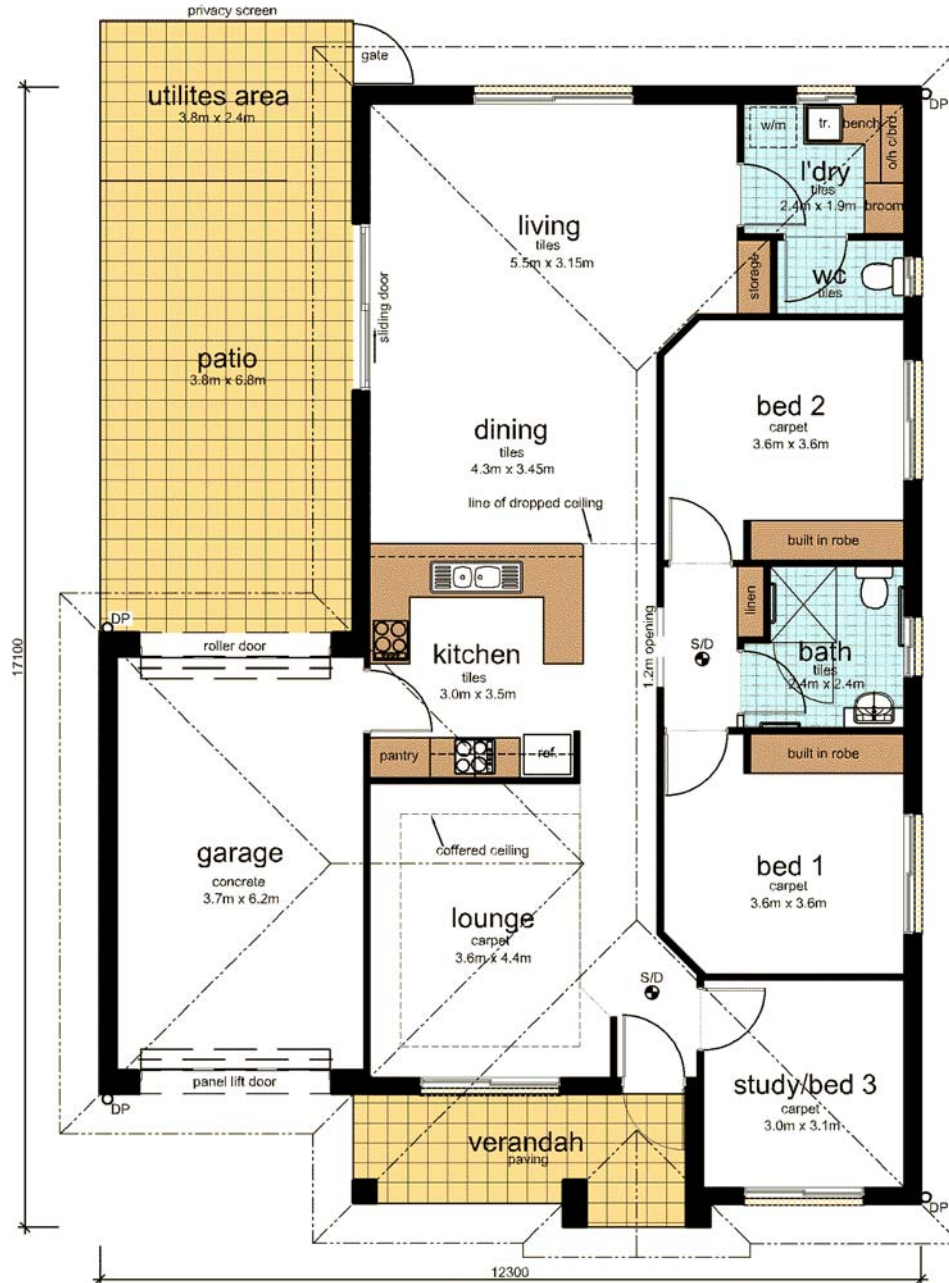

The Providence Deluxe (YD)

2 bedrooms + study, 1 bathroom, 2 WC, single garage

Features & Inclusions

- Built in robes in 2-bedrooms
- Ducted reverse cycle air-conditioning
- Emergency monitoring system
- Remote controlled panel lift garage door
- Private outdoor courtyard
- Fencing, paving & landscaping
- Solar/electric hot water service
- Light fittings
- Ceramic cooktop
- Light fittings

Optional Extras

- Courtyard Verandah
- Roller Shutters
- Ceiling fans

Additional

- Window furnishings